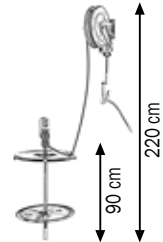

Art.014-1056-030 Lid Ø 600 mm

Art.014-1066-030 Follower plate Ø 590 mm

Art.907-0122-015 2SC 1/4" hose – 1.5 m length

Art.014-1081-010 Gun with flexible pipe and fitting with triple-swivelling joint

Art. 013-1138-A15

Wall-fixing grease kit suitable for drums 180–220 kg

Composed like Art.013-1138-A10 but with:

Art.070-1207-115 Hose reel with 2SC 1/4" hose **15,0 m** length

013-1138-A10	33,600	0,151	3
013-1138-A15	38,000	0,160	3

Ø 550 - 600 mm

013-1138-C10

Art. 013-1138-C10

Wall- fixing grease kit suitable for drums 180–220 kg

Composed by:

Art.010-1015-000 Grease pump **R=60:1**

Art.074-4507-110 Closed hose reel with 2SC 1/4" hose **10,0 m** length

Ø 550 - 600 mm